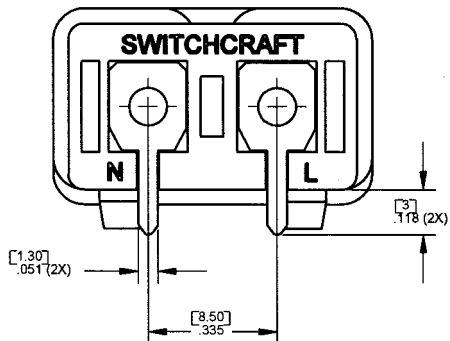

POWER INLET SOCKET PRODUCT BULLETIN 526

Power Inlet Socket RAPC322

[14.35]
.565

MATTE FINISH

REVISED 9-24-03

Switchcraft
www.switchcraft.com

5555 North Elston Avenue / Chicago, IL 60630
Phone: 773-792-2700 / Fax: 773-792-2129