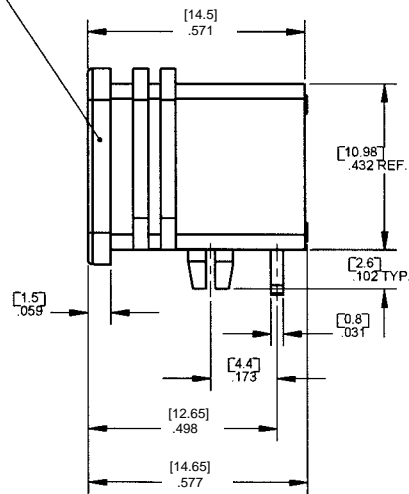

POWER INLET SOCKET PRODUCT BULLETIN 526

Power Inlet Socket RAPC322

[14.35]
.565

MATTE FINISH

REVISED 9-24-03

Switchcraft
www.switchcraft.com

5555 North Elston Avenue / Chicago, IL 60630
Phone: 773-792-2700 / Fax: 773-792-2129