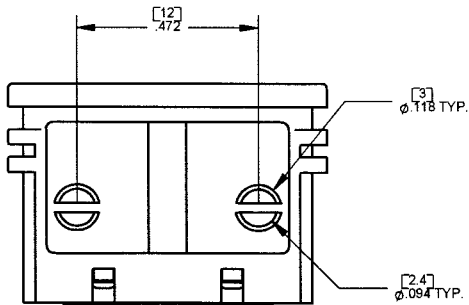

POWER INLET SOCKET PRODUCT BULLETIN 526

Power Inlet Socket RAPC322

[14.35]
.565

MATTE FINISH

REVISED 9-24-03

Switchcraft
www.switchcraft.com

5555 North Elston Avenue / Chicago, IL 60630
Phone: 773-792-2700 / Fax: 773-792-2129