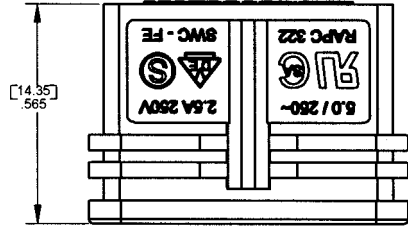

POWER INLET SOCKET PRODUCT BULLETIN 526

Power Inlet Socket RAPC322

[14.35]
.565

MATTE FINISH

REVISED 9-24-03

Switchcraft
www.switchcraft.com

5555 North Elston Avenue / Chicago, IL 60630
Phone: 773-792-2700 / Fax: 773-792-2129