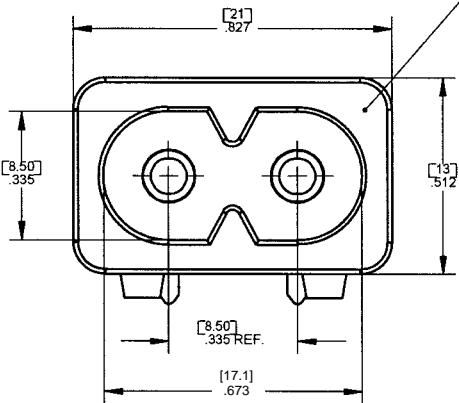

POWER INLET SOCKET PRODUCT BULLETIN 526

Power Inlet Socket RAPC322

[14.35]
.565

MATTE FINISH

REVISED 9-24-03

Switchcraft
www.switchcraft.com

5555 North Elston Avenue / Chicago, IL 60630
Phone: 773-792-2700 / Fax: 773-792-2129